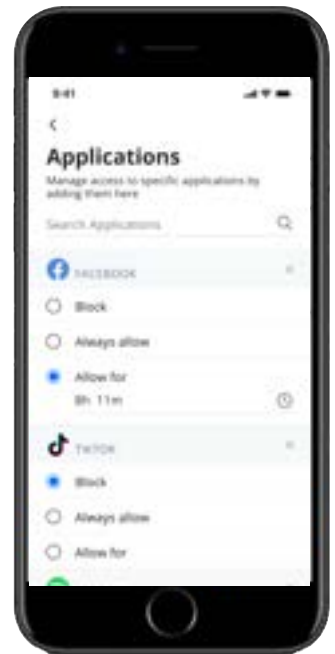

Control Features:

- ✔ Wi-Fi device at home
- ✔ Custom settings by family members
- ✔ Screen time limits
- ✔ Usage & history
- ✔ Safe search
- ✔ Content filtering
- ✔ Preset off times
- ✔ Pause
- ✔ Bedtimes
- ✔ Device and activity priorities