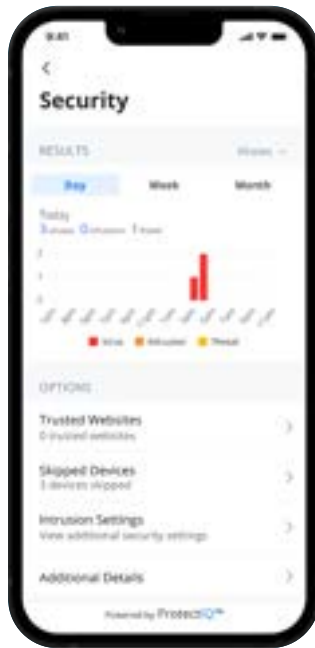

- ✔ Monitor blocked threats, intrusions, and viruses
- ✔ Keep track of your connected devices to ensure they are protected
- ✔ Get real time alerts when a threat has been blocked
- ✔ Easily perform a security scan on all your devices